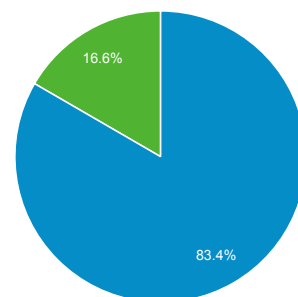

Jan 1, 2014 - Dec 31, 2014

Audience Overview

All Sessions
100.00%

Overview

Sessions
903,541

Users
158,075

Pageviews
3,270,299

Pages / Session
3.62

Avg. Session Duration
00:04:14

Bounce Rate
31.17%

% New Sessions
16.62%

Returning Visitor (blue) New Visitor (green)

Language	Sessions	% Sessions
1. pl	499,485	55.28%
2. pl-pl	186,609	20.65%
3. en-us	95,913	10.62%
4. en-gb	84,561	9.36%
5. en	22,720	2.51%
6. pl-gb	3,984	0.44%
7. it	1,203	0.13%
8. sk	1,195	0.13%
9. cs	1,123	0.12%
10. ru-ru	1,111	0.12%