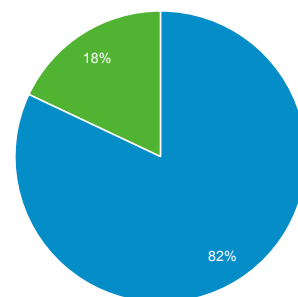

Jan 1, 2013 - Dec 31, 2013

Audience Overview

All Sessions
100.00%

Overview

Sessions
872,880

Users
161,836

Pageviews
3,300,711

Pages / Session
3.78

Avg. Session Duration
00:04:33

Bounce Rate
30.02%

% New Sessions
17.95%

Returning Visitor (blue) New Visitor (green)

Language	Sessions	% Sessions
1. pl	499,225	57.19%
2. en-us	152,802	17.51%
3. pl-pl	117,221	13.43%
4. en-gb	55,533	6.36%
5. en	39,380	4.51%
6. pl-gb	1,751	0.20%
7. ru-ru	986	0.11%
8. sk	920	0.11%
9. pl-ie	711	0.08%
10. cs	480	0.05%