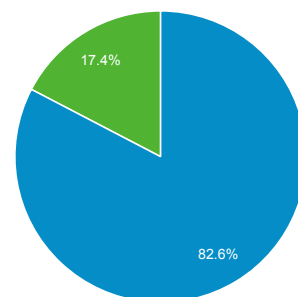

Jan 1, 2012 - Dec 31, 2012

Audience Overview

All Sessions
100.00%

Overview

Sessions
596,164

Users
108,835

Pageviews
2,161,482

Pages / Session
3.63

Avg. Session Duration
00:04:30

Bounce Rate
29.11%

% New Sessions
17.36%

■ Returning Visitor ■ New Visitor

Language	Sessions	% Sessions
1. pl	384,774	64.54%
2. en-us	115,166	19.32%
3. en	35,385	5.94%
4. en-gb	30,227	5.07%
5. pl-pl	24,721	4.15%
6. sk	1,302	0.22%
7. cs	926	0.16%
8. pl-gb	712	0.12%
9. ru	465	0.08%
10. it	424	0.07%